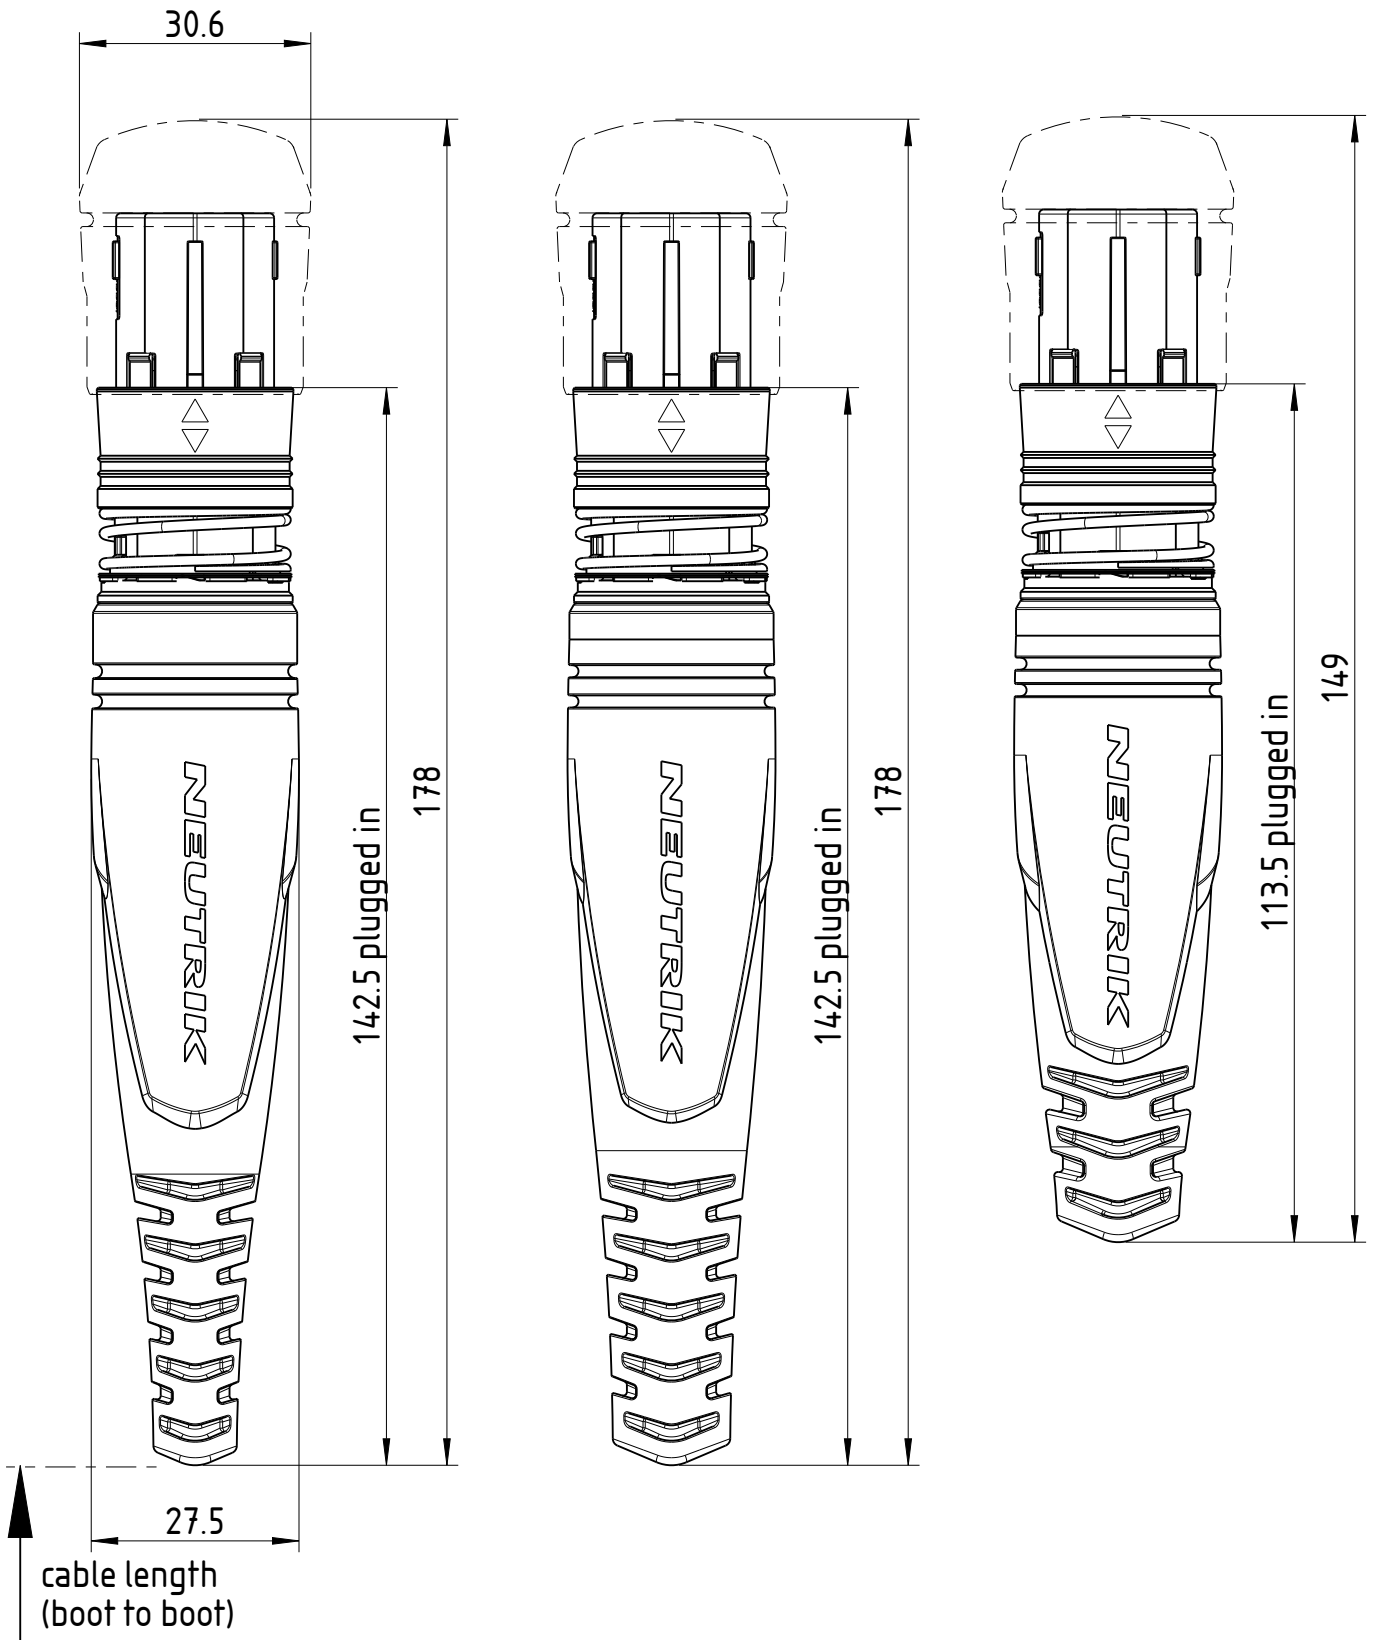

opticalCON QUAD STANDARD

opticalCON QUAD X-TREME

opticalCON QUAD ARMORED

Sheet Number 1/1	Projection 	Scale 1:1	Format A4	General Tolerancing ISO 2768 mK	
Description			Created on/by	13.03.2013	Koch M.
NK04_X-A			Approved on/by	24.10.2022	wcadmin
			Article ID	Model ID	Drawing ID
Status			KMAT_002	30009860	20003973
Released			Revision	ECN Number	Neutrik Group
			-	-	