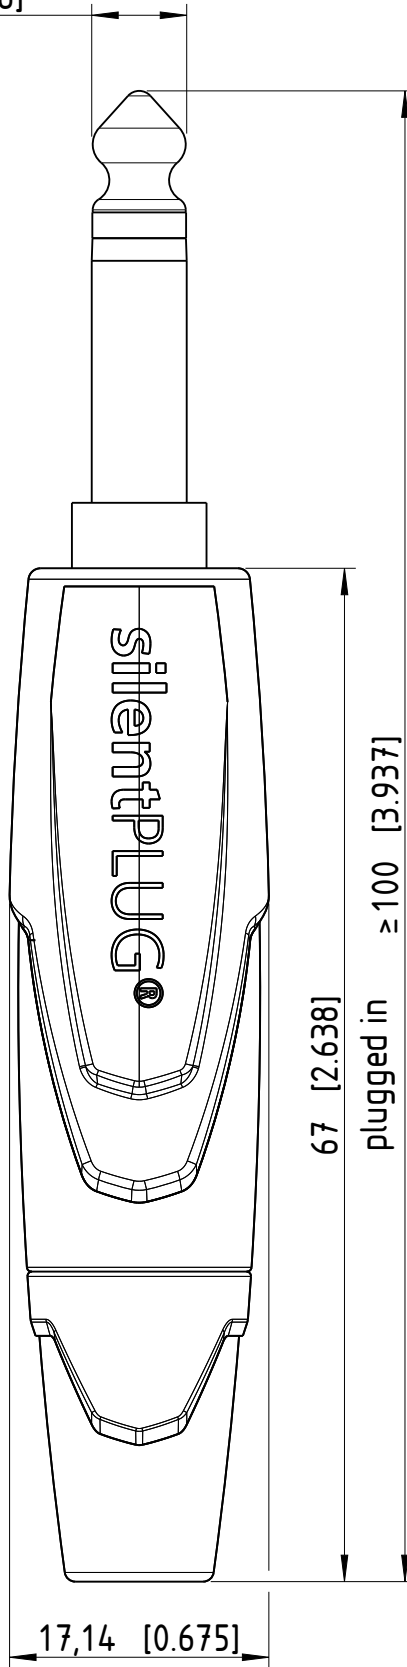

6.29 [.248]

Sheet Number 1/1	Projection 	Scale 2:1	Format A4	General Tolerancing ISO 2768 mK	
Description			Created on/by	11.11.2022	Karlinger P.
NP2XX-SILENT			Approved on/by	-	-
			Article ID NP2XX-SILE NT	Model ID 30010086	Drawing ID 20004112
Status			Revision	ECN Number	Neutrik Group
-			-	-	