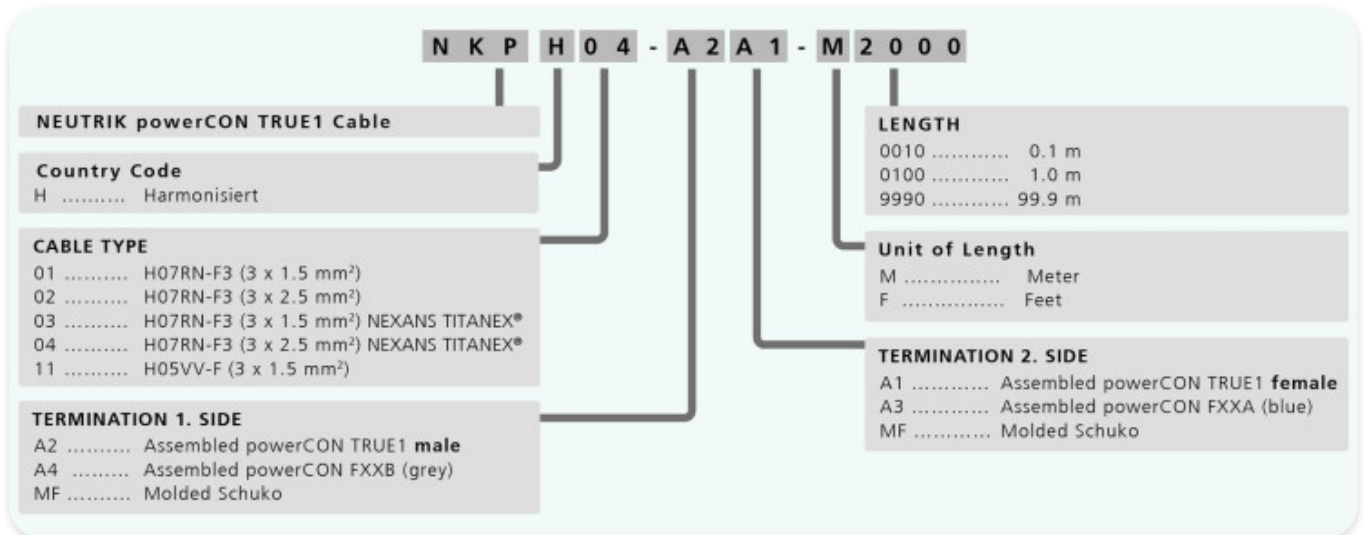

Article name	Details	Order code
NKPH01-MFA1-M0150	1.5 m 3x1.5 mm² H07RN Schuko "E+F" (m) powerCON® TRUE1® TOP (f)	1027576
NKPH01-MFA1-M0300	3 m 3x1.5 mm² H07RN Schuko "E+F" (m) powerCON® TRUE1® TOP (f)	1036429
NKPH02-MFA1-M0150	1.5 m 3x2.5 mm² H07RN Schuko "E+F" (m) powerCON® TRUE1® TOP (f)	1027577
NKPH02-MFA1-M0300	3 m 3x2.5 mm² H07RN Schuko "E+F" (m) powerCON® TRUE1® TOP (f)	1036430
NKPH02-A2MF-M0150	1.5 m 3x2.5 mm² H07RN powerCON® TRUE1® TOP (m) Schuko (f)	1027578

Type Descriptions

CABLE TYPE 03 / 04 - TITANEX NEXANS

powerCON TRUE1 - Schuko cordset rewirable